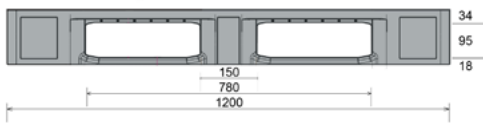

Technical data

Art. no.	10190200
Length mm	1200
Width mm	800
Height mm	146
Skids (not-welded)	3
Own weight kg	12.5
Loading capacity kg (static) *	5000
Loading capacity kg (dynamic) *	1000
Loading capacity kg (high-bay racking) *	400
Color	Basalt gray
Material **	HDPE, regrind
Thermal stability	-30 °C to +40 °C

* Static load: Compressive strength when installed on a flat floor and have evenly distributed load.
 Dynamic load: On the forks with selected, evenly distributed load.
 In high-bay racking: Under evenly distributed load (bagged goods) along the longitudinal side, two-point support for 100 hours. All details based on a room temperature of approx. 20 °C.
 ** Please do not hesitate to contact us if you have any question about the exact composition of the material.