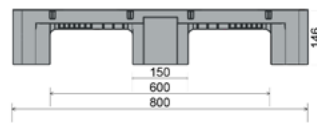

Technical data

Art. no.	10190200
Length mm	1200
Width mm	800
Height mm	146
Skids (not-welded)	3
Own weight kg	12.5
Loading capacity kg (static) *	5000
Loading capacity kg (dynamic) *	1000
Loading capacity kg (high-bay racking) *	400
Color	Basalt gray
Material **	HDPE, regrind
Thermal stability	-30 °C to +40 °C

* Static load: Compressive strength when installed on a flat floor and have evenly distributed load.
 Dynamic load: On the forks with selected, evenly distributed load.
 In high-bay racking: Under evenly distributed load (bagged goods) along the longitudinal side, two-point support for 100 hours. All details based on a room temperature of approx. 20 °C.
 ** Please do not hesitate to contact us if you have any question about the exact composition of the material.